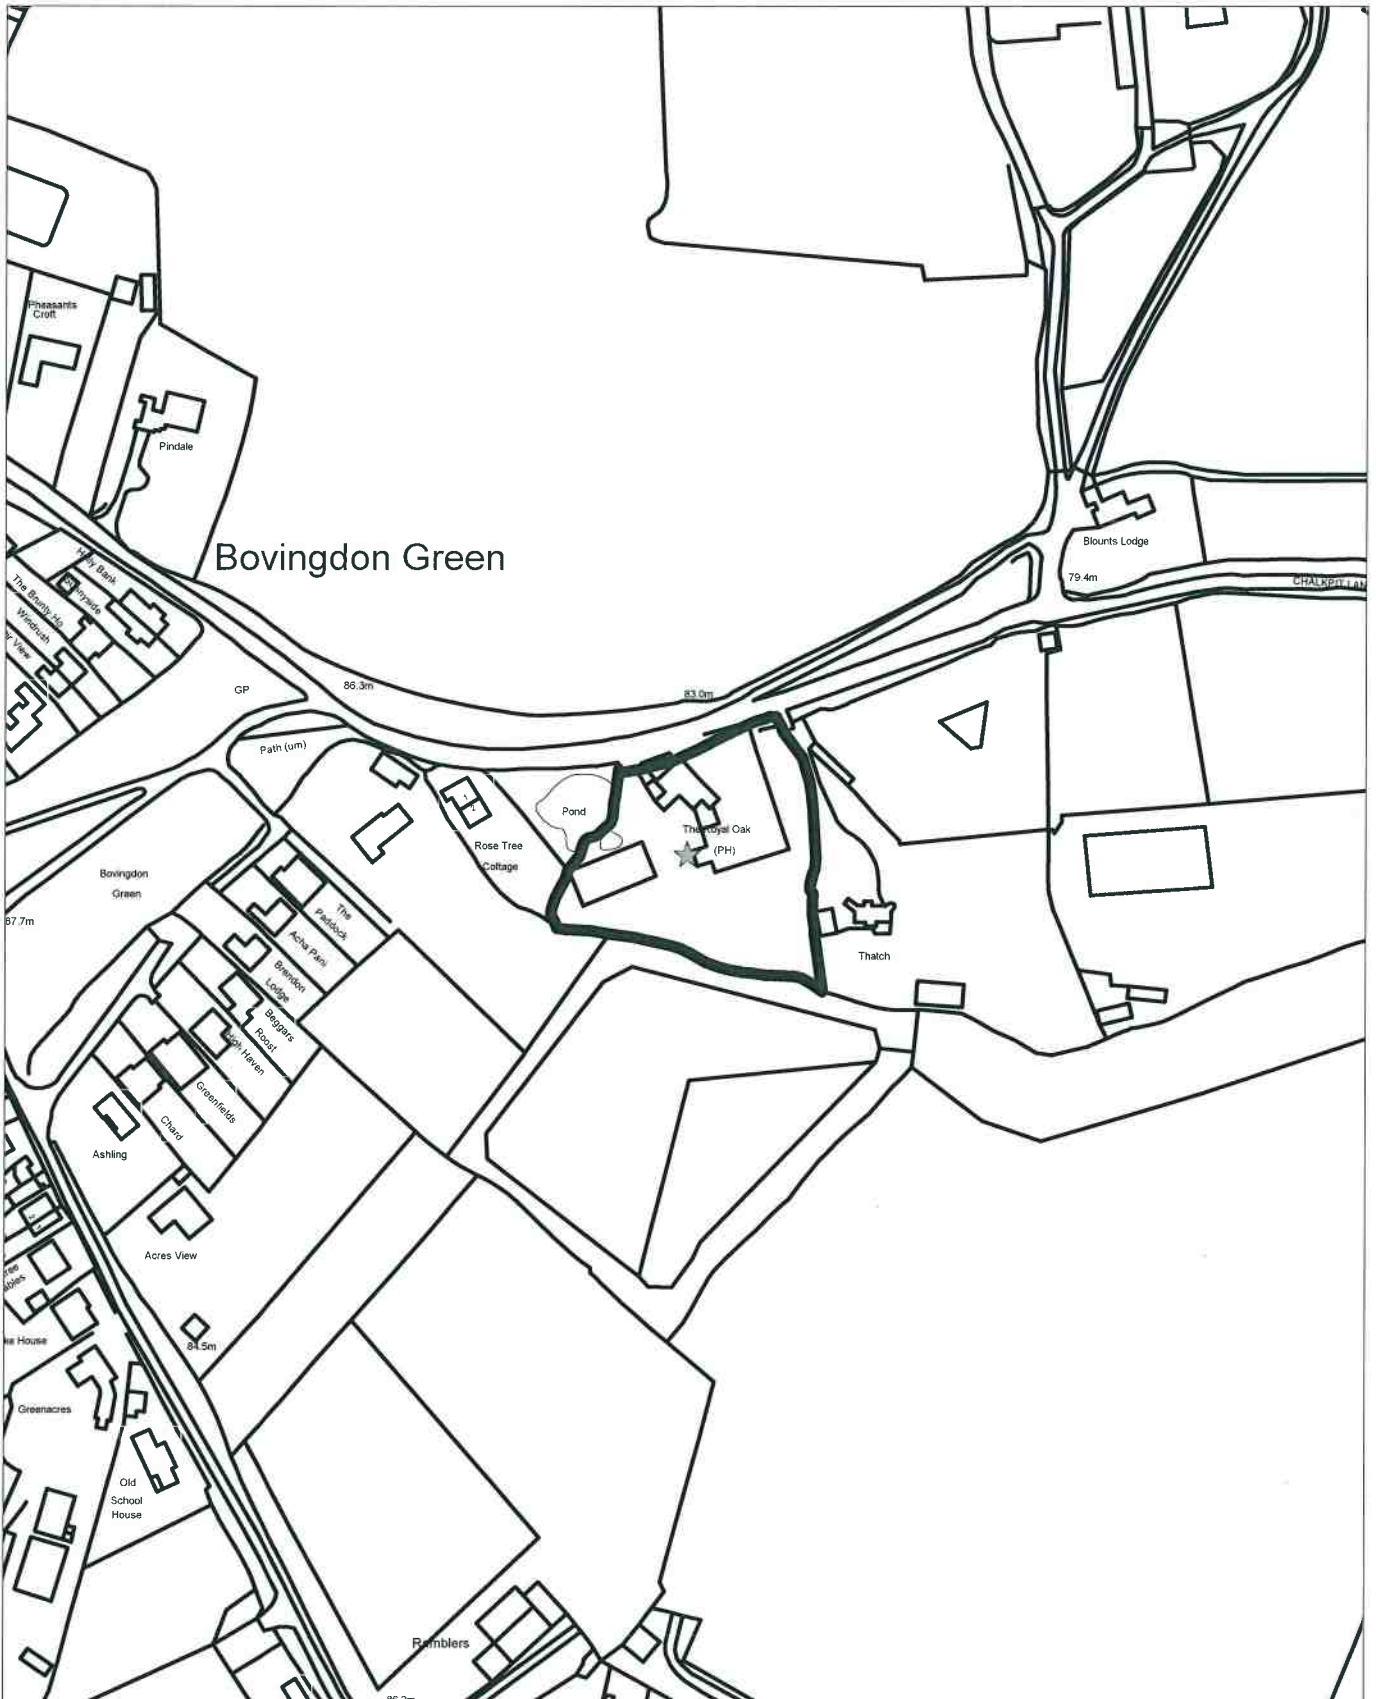

18/05307/FUL

Scale 1/2500

18/053 OF/rev

PLANNING
19 FEB 2018
WYCOMBE DISTRICT

18/05307/16
PLANNING
19 FEB 2018
VYCOMBE DISTRICT

Tepee details.
wooden frame

18/05/2018
PLANNING
19 FEB 2018
WYCOMBE DISTRICT

Cirrus 40

Repeal details 2
...

18.05.2011
 AMENDED
 Scale 1:200
 0 2 4 6 8 10m

Royal Oak
 Bowling Green
 Plan 2011A
 Feb 2012
 Foy Planning Consultants