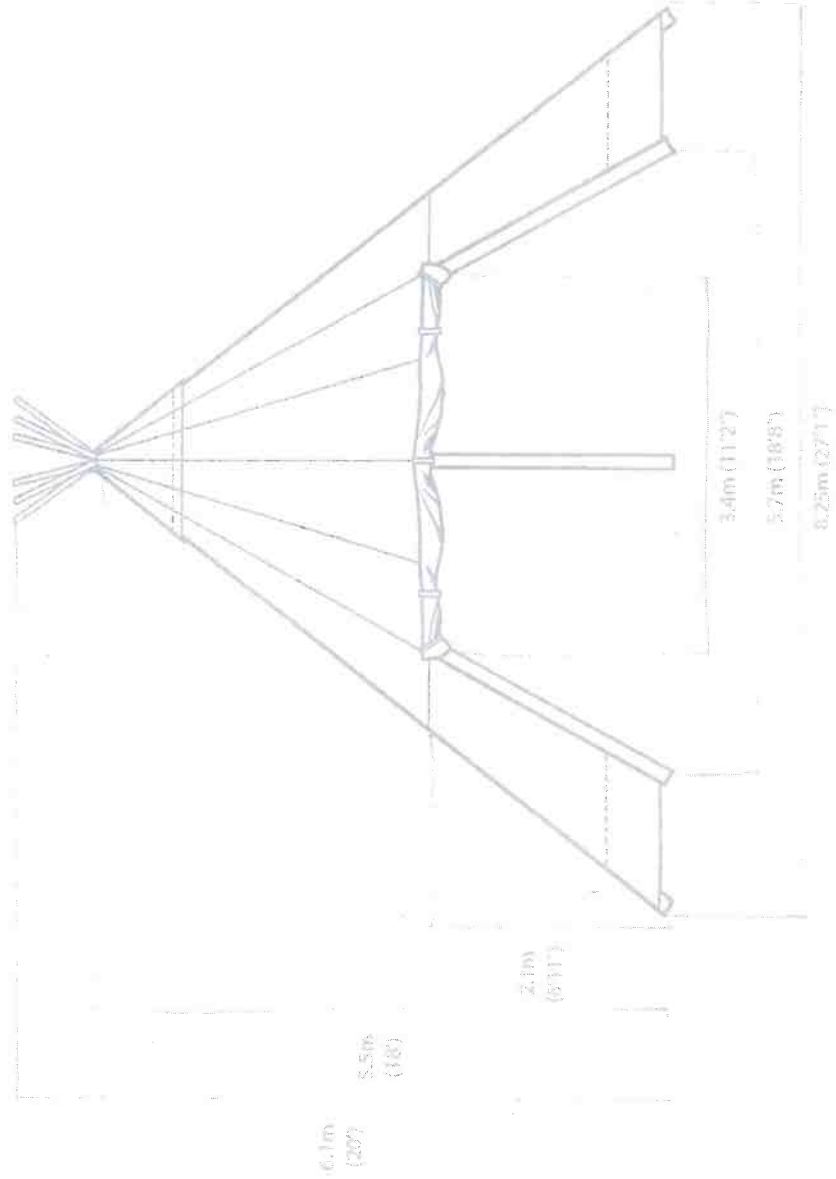

18/05307/FUL

Scale 1/2500

18/053 OF/rev

PLANNING
19 FEB 2018
WYCOMBE DISTRICT

18/05307/16
PLANNING
19 FEB 2018
VYCOMBE DISTRICT

Tepee details.
wooden frame

18/05/2018
PLANNING
19 FEB 2018
WYCOMBE DISTRICT

Cirrus 40

Repeal details 2
...

18.05.2011
 AMENDED
 Scale 1:200
 0 2 4 6 8 10m

Royal Oak
 Bowling Green
 Plan 2011A
 Feb 2012
 Foy Planning Consultants