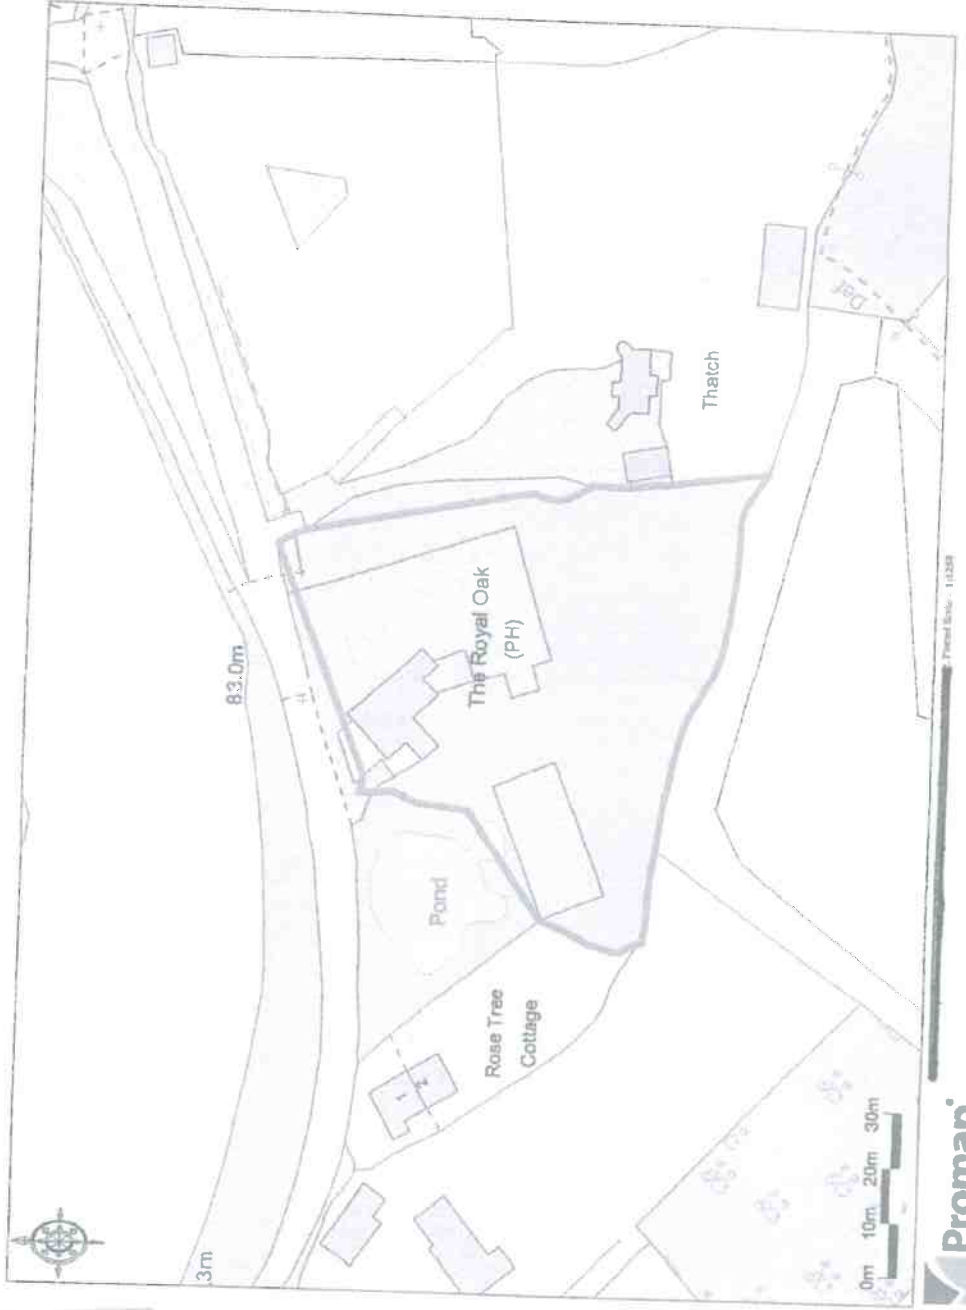

18/05307/FUL

Scale 1/2500

18/053 OF/rev

PLANNING
19 FEB 2018
WYCOMBE DISTRICT

18/05307/16
PLANNING
19 FEB 2018
VYCOMBE DISTRICT

Tepee details.
wooden frame

18/05/2018
PLANNING
19 FEB 2018
WYCOMBE DISTRICT

Cirrus 40

Repeal details 2
...

18.05.2011
 AMENDED
 Scale 1:200
 0 2 4 6 8 10m

Royal Oak
 Bowling Green
 Plan 2011A
 Feb 2012
 Foy Planning Consultants